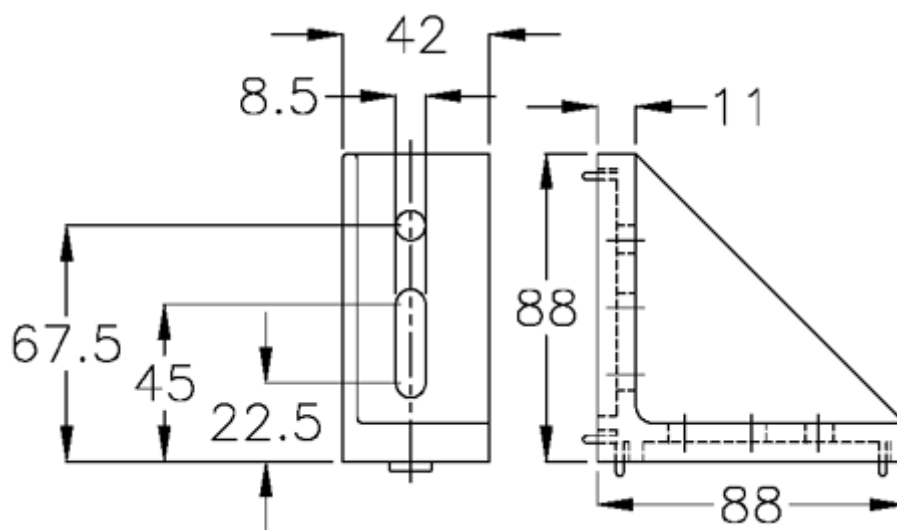

Data Sheet

Article number: 0581424288

Description: Hepco MCS 1-242-4288 Bracket 42x88
42x88

Measures

Size = 42x88

Weight (kg) = 0.15